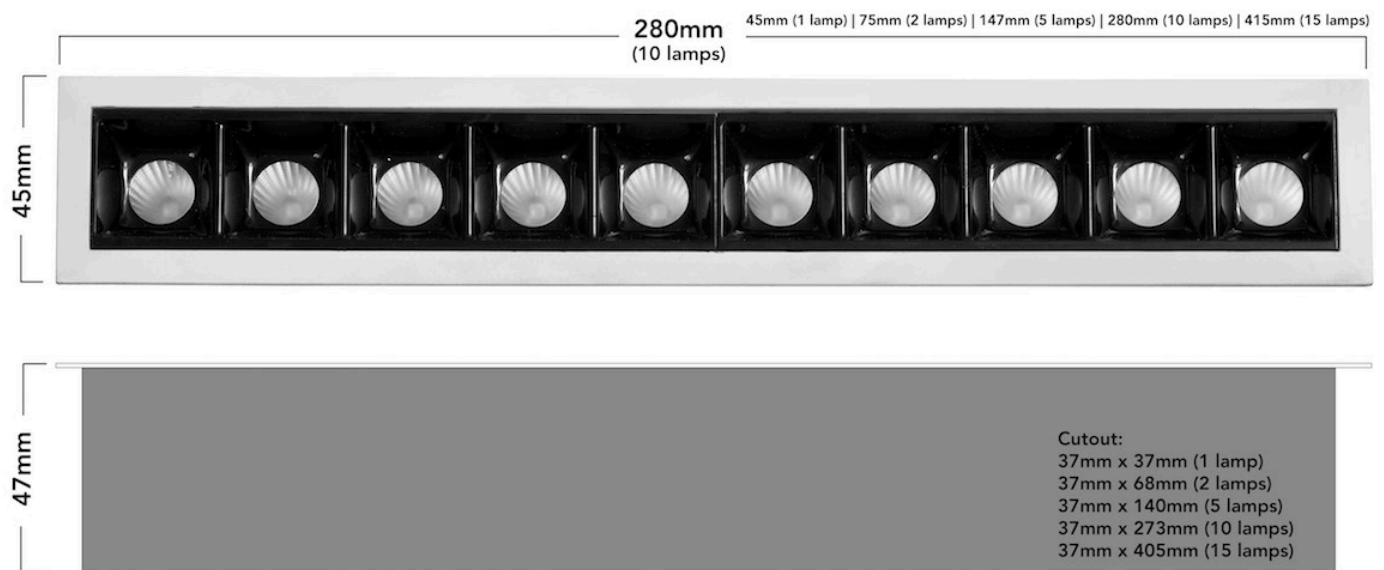

All versions from 2W - 30W supplied complete with remote high efficiency driver as standard, with dimming & Emergency options also available. Standard finish white.

PRODUCT RANGE DETAILS

- **Product range name:** Slim Linear Recessed LED Downlight
- **Product range number:** S18160
- **Application:** Interior Ceiling / Wall
- **Lamp:** CREE 3535 LED module
- **Lamp life:** 50,000 hours
- **CRI:** >80
- **Voltage:** 240V
- **Wattage:** 2.1W
- **Class:** Class 1
- **Driver:** Remote 700mA
- **IP Rating:** IP40
- **Housing material:** Aluminium
- **Diffuser:** Thermoplastic Lenses
- **Material finish:** Powder Coated
- **Weight:** 0.2Kg (1 Lamp) - 1.5Kg (15 Lamps)
- **LED Warranty:** 5 years

CUSTOMISATION OPTIONS

- **Size:**
 - 1 lamp (L45mm x W45mm x H49mm C/O 37x37)
 - 2 lamps (L75mm x W45mm x H49mm C/O 68x37)
 - 5 lamps (L147mm x W45mm x H49mm C/O 140x37)
 - 10 lamps (L280mm x W45mm x H49mm C/O 273x37)
 - 15 lamps (L415mm x W45mm x H49mm C/O 405x37)
- **Col. Temp:** 2700K / 3000K / 4000K
- **Beam Angle:** Spot (15°) / Flood (30°) / Wide Flood (45°)
- **Driver:** Standard / Emergency options.
- **Power Supply:** Non-Dimming / Dimmable
- **Additional:** Also available with CRI Ra>90 & 5000K

LIGHT OUTPUT DETAILS

Col. Temp	Wattage	Lumen Output	LED Efficacy
2700K	2.1W	170lm (per LED)	81lm/W
3000K	2.1W	170lm (per LED)	81lm/W
4000K	2.1W	170lm (per LED)	81lm/W

DIMENSIONS

ORDER CODE

RANGE	BEAM ANGLE	SIZE	HOUSING COLOUR	COLOUR TEMP	EMERGENCY	POWER SUPPLY
S18160 Slim Linear	SP Spot 15° FL Flood 30° WFL Wide Flood 30°	/1 1 lamp /2 2 lamps /5 5 lamps /10 10 lamps /15 15 lamps	.05 White	00 2700K 01 3000K 02 4000K	/20 Non EM /21 Non Maintained EM /24 Maintained 3Hr EM	0 Non Dimming 1 1-10V Dimming 2 DALI Dimming 3 Mains Dimming 4 DSI Dimming 5 Switch DIM 6 DMX