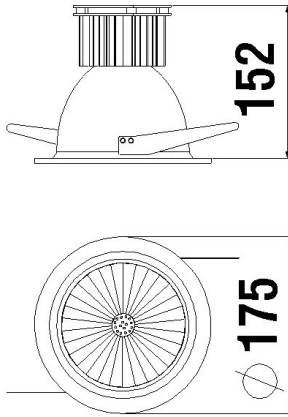

DIMENSIONS

STANDARD