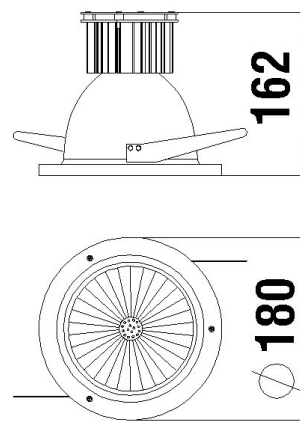

PRODUCT DETAILS

RANGE NAME	SOVEREIGN MINI FIXED DOWNLIGHT
CATALOGUE NUMBER	S18154 . S18174 / S18254
APPLICATION	RECESSED INTERIOR / UNDER CANOPY
LIGHT SOURCE	TRIDONIC SLE G7
LAMP LIFE	50,000 HOURS
COLOUR RENDERING (RA)	>80
VOLTAGE	240V
PROTECTION RATING	CLASS 1
DRIVER	HIGH EFFICIENCY
IP RATING	IP40
HOUSING MATERIAL	ALUMINIUM
MATERIAL FINISH	POWDER COATED
WEIGHT	0.85KG
LED WARRANTY	5 YEARS
CUTOUT	150-165mm

DIMENSIONS

STANDARD

DROP GLASS

UNDER CANOPY

ORDER CODE

STYLE	HOUSING COLOUR	COL TEMP & OUTPUT	EMERGENCY	POWER SUPPLY
S18154 STANDARD	.05 WHITE	07 3000K 12.62W	/20 NON EM	0 NON DIMMING
S18174 DROP GLASS	.04 BLACK	08 4000K 12.62W	/21 NON MAINTAINED EM	1 1-10V DIMMING
S18254 UNDER CANOPY	.21 SILVER	02 3000K 18.42W	/24 MAINTAINED 3HR EM	2 DALI DIMMING
		03 4000K 18.42W		3 MAINS DIMMING
		04 3000K 26.44W		4 DSI DIMMING
		05 4000K 26.44W		5 SWITCH DIM
		33 3000K 34.34W		
34 4000K 34.34W				