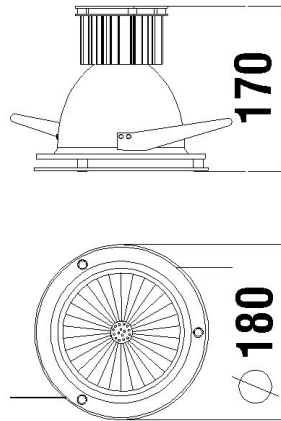

DIMENSIONS

STANDARD

DROP GLASS

UNDER CANOPY

ORDER CODE

STYLE	HOUSING COLOUR	COL TEMP & OUTPUT	EMERGENCY	POWER SUPPLY
S18154 STANDARD	.05 WHITE	07 3000K 12.62W	/20 NON EM	0 NON DIMMING
S18174 DROP GLASS	.04 BLACK	08 4000K 12.62W	/21 NON MAINTAINED EM	1 1-10V DIMMING
S18254 UNDER CANOPY	.21 SILVER	02 3000K 18.42W	/24 MAINTAINED 3HR EM	2 DALI DIMMING
		03 4000K 18.42W		3 MAINS DIMMING
		04 3000K 26.44W		4 DSI DIMMING
		05 4000K 26.44W		5 SWITCH DIM
		33 3000K 34.34W		
34 4000K 34.34W				

Disclaimer text:

Commercial Lighting Systems Ltd uses quality components from leading suppliers, however there may be isolated instances of technology-related failures of individual LEDs during the rated product lifetime. International standards set the tolerance in initial flux and connected load at $\pm 10\%$. Colour temperature is subject to a tolerance of up to ± 150 Kelvin from the nominal value. Unless stated otherwise, the values apply to an ambient temperature of 25°C. Commercial Lighting is continually developing and improving its products and reserves the right to change technical specifications without prior notice.