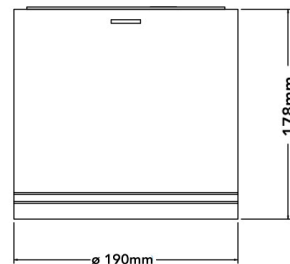

CUSTOMISATION OPTIONS

- **Size:**
 - Size 0 (Dia 80mm x H90mm)
 - Size 1 (Dia 105mm x H141mm)
 - Size 2 (Dia 120mm x H151mm)
 - Size 3 (Dia 190mm x H178mm)
- **Wattage:**
 - Size 0 : 10W
 - Size 1: 12W
 - Size 2: 15W
 - Size 3: 24W / 40W
- **Housing Colour:** White / Black / Silver / other BS/RAL
- **Beam angle:** Medium 36°/ Wide 60° (Size 3 only)
- **Col. Temp:** Warm White (3000°K) / Neutral White (4000°K)
- **Driver:** Standard / Emergency options.
- **Driver:** Non-Dimming / Dimmable / Corridor functions.

LIGHT OUTPUT DETAILS

Size 0 (Dia 80mm x H90mm)

Col. Temp	Wattage	Lumen Output	LED Efficacy
3000°K	10W	820lm	82lm/W
4000°K	10W	880lm	88lm/W

Size 1 (Dia 105mm x H141mm)

Col. Temp	Wattage	Lumen Output	LED Efficacy
3000°K	12W	1380lm	115lm/W
4000°K	12W	1380lm	115lm/W

Size 2 (Dia 120mm x H151mm)

Col. Temp	Wattage	Lumen Output	LED Efficacy
3000°K	15W	1520lm	103lm/W
4000°K	15W	1520lm	103lm/W

Size 3 (Dia 190mm x H178mm)

Col. Temp	Wattage	Lumen Output	LED Efficacy
3000°K	24W	2260lm	94lm/W
4000°K	24W	2420lm	101lm/W
3000°K	40W	3840lm	96lm/W
4000°K	40W	4120lm	103lm/W

DIMENSIONS

ORDER CODE

RANGE S98609 Drum Downlight	BEAM ANGLE M Medium 36° W Wide 60 (W for Size 3 only)	HOUSING COLOUR .05 White .04 Black .21 Silver	COLOUR TEMP & OUTPUT 02 3000°K 24W (size 3) 04 4000°K 24W (size 3) 05 3000°K 40W (size 3) 06 4000°K 40W (size 3) 10 3000°K 12W (size 1) 11 4000°K 12W (size 1) 12 3000°K 15W (size 2) 13 4000°K 15W (size 2) 21 3000°K 10W (size 0) 22 4000°K 10W (size 0)	EMERGENCY /20 Non EM /21 Non Maintained EM /24 Maintained 3Hr EM	POWER SUPPLY 0 Non Dimming 1 1-10V Dimming 2 DALI Dimming 3 Mains Dimming 4 DSI Dimming 5 Switch DIM 6 DMX 7 RF Wireless 8 Corridor Function
---------------------------------------	---	---	---	--	--