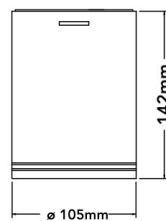

CUSTOMISATION OPTIONS

- **Size:**
 - Size 0 (Dia 80mm x H90mm)
 - Size 1 (Dia 105mm x H141mm)
 - Size 2 (Dia 120mm x H151mm)
 - Size 3 (Dia 190mm x H178mm)
- **Wattage:**
 - Size 0 : 10W
 - Size 1: 12W
 - Size 2: 15W
 - Size 3: 24W / 40W
- **Housing Colour:** White / Black / Silver / other BS/RAL
- **Beam angle:** Medium 36°/ Wide 60° (Size 3 only)
- **Col. Temp:** Warm White (3000°K) / Neutral White (4000°K)
- **Driver:** Standard / Emergency options.
- **Driver:** Non-Dimming / Dimmable / Corridor functions.

LIGHT OUTPUT DETAILS

Size 0 (Dia 80mm x H90mm)

Col. Temp	Wattage	Lumen Output	LED Efficacy
3000°K	10W	820lm	82lm/W
4000°K	10W	880lm	88lm/W

Size 1 (Dia 105mm x H141mm)

Col. Temp	Wattage	Lumen Output	LED Efficacy
3000°K	12W	1380lm	115lm/W
4000°K	12W	1380lm	115lm/W

Size 2 (Dia 120mm x H151mm)

Col. Temp	Wattage	Lumen Output	LED Efficacy
3000°K	15W	1520lm	103lm/W
4000°K	15W	1520lm	103lm/W

Size 3 (Dia 190mm x H178mm)

Col. Temp	Wattage	Lumen Output	LED Efficacy
3000°K	24W	2260lm	94lm/W
4000°K	24W	2420lm	101lm/W
3000°K	40W	3840lm	96lm/W
4000°K	40W	4120lm	103lm/W

DIMENSIONS

ORDER CODE

RANGE S98609 Drum Downlight	BEAM ANGLE M Medium 36° W Wide 60 (W for Size 3 only)	HOUSING COLOUR .05 White .04 Black .21 Silver	COLOUR TEMP & OUTPUT 02 3000°K 24W (size 3) 04 4000°K 24W (size 3) 05 3000°K 40W (size 3) 06 4000°K 40W (size 3) 10 3000°K 12W (size 1) 11 4000°K 12W (size 1) 12 3000°K 15W (size 2) 13 4000°K 15W (size 2) 21 3000°K 10W (size 0) 22 4000°K 10W (size 0)	EMERGENCY /20 Non EM /21 Non Maintained EM /24 Maintained 3Hr EM	POWER SUPPLY 0 Non Dimming 1 1-10V Dimming 2 DALI Dimming 3 Mains Dimming 4 DSI Dimming 5 Switch DIM 6 DMX 7 RF Wireless 8 Corridor Function
---------------------------------------	---	---	---	--	--