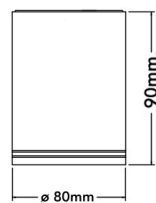

CUSTOMISATION OPTIONS

- **Size:**
 - Size 0 (Dia 80mm x H90mm)
 - Size 1 (Dia 105mm x H141mm)
 - Size 2 (Dia 120mm x H151mm)
 - Size 3 (Dia 190mm x H178mm)
- **Wattage:**
 - Size 0 : 10W
 - Size 1: 12W
 - Size 2: 15W
 - Size 3: 24W / 40W
- **Housing Colour:** White / Black / Silver / other BS/RAL
- **Beam angle:** Medium 36°/ Wide 60° (Size 3 only)
- **Col. Temp:** Warm White (3000°K) / Neutral White (4000°K)
- **Driver:** Standard / Emergency options.
- **Driver:** Non-Dimming / Dimmable / Corridor functions.

LIGHT OUTPUT DETAILS

Size 0 (Dia 80mm x H90mm)

Col. Temp	Wattage	Lumen Output	LED Efficacy
3000°K	10W	820lm	82lm/W
4000°K	10W	880lm	88lm/W

Size 1 (Dia 105mm x H141mm)

Col. Temp	Wattage	Lumen Output	LED Efficacy
3000°K	12W	1380lm	115lm/W
4000°K	12W	1380lm	115lm/W

Size 2 (Dia 120mm x H151mm)

Col. Temp	Wattage	Lumen Output	LED Efficacy
3000°K	15W	1520lm	103lm/W
4000°K	15W	1520lm	103lm/W

Size 3 (Dia 190mm x H178mm)

Col. Temp	Wattage	Lumen Output	LED Efficacy
3000°K	24W	2260lm	94lm/W
4000°K	24W	2420lm	101lm/W
3000°K	40W	3840lm	96lm/W
4000°K	40W	4120lm	103lm/W

DIMENSIONS

ORDER CODE

RANGE S98609 Drum Downlight	BEAM ANGLE M Medium 36° W Wide 60 (W for Size 3 only)	HOUSING COLOUR .05 White .04 Black .21 Silver	COLOUR TEMP & OUTPUT 02 3000°K 24W (size 3) 04 4000°K 24W (size 3) 05 3000°K 40W (size 3) 06 4000°K 40W (size 3) 10 3000°K 12W (size 1) 11 4000°K 12W (size 1) 12 3000°K 15W (size 2) 13 4000°K 15W (size 2) 21 3000°K 10W (size 0) 22 4000°K 10W (size 0)	EMERGENCY /20 Non EM /21 Non Maintained EM /24 Maintained 3Hr EM	POWER SUPPLY 0 Non Dimming 1 1-10V Dimming 2 DALI Dimming 3 Mains Dimming 4 DSI Dimming 5 Switch DIM 6 DMX 7 RF Wireless 8 Corridor Function
---------------------------------------	---	---	---	--	--