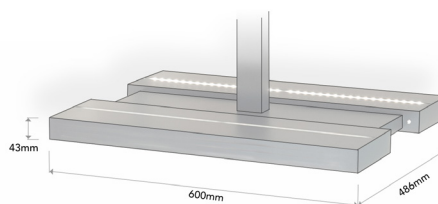

Dimensions