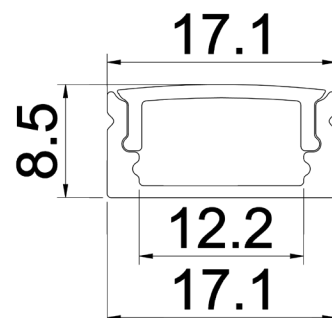

This High Power 4000-4500K variant is available with fixed output or DALI dimming,, as well as a range of voltages, higher IP ratings and CRI options.

PRODUCT DETAILS

RANGE NAME	SOVEREIGN LINEAR NARROW HIGH POWER 4000-4500K
CATALOGUE NO.	S18350N/AL7
APPLICATION	INTERIOR SURFACE MOUNTED
LIGHT SOURCE	LED TAPE
LAMP LIFE	50,000 HOURS
COLOUR RENDERING	>80
COL. TEMP	4000-4500K
OUTPUT	14.4W/mtr
LUMEN OUTPUT	1100lm/mtr
VOLTAGE	12V DC
CRI	Ra>70
PROTECTION RATING	CLASS 1
LED/mtr	60 LEDs/mtr
VIEWING ANGLE	120°
HOUSING MATERIAL	EXTRUDED ALUMINIUM
HOUSING FINISH	ANODISED
LED WARRANTY	5 YEARS

CUSTOMISATION OPTIONS

LENGTH	ANY LENGTH (JOINS AT EVERY 2mtrs)
HOUSING COLOUR	SILVER AS STANDARD / OTHER BS/RAL
DIFFUSER	CLEAR / FROSTED / SEMI-FROSTED
DIMMABILITY	NON DIMMING / DALI DIMMING
IP RATING	IP67 (POTTED) AVAILABLE UP TO 2mtrs
ACCESSORIES	RANGE OF CONTROLLERS AVAILABLE
ADDITIONAL	HIGHER CRI RATINGS AVAILABLE

PROFILE DIMENSIONS

LED TAPE DIMENSIONS

ORDER CODE

LIGHT SOURCE	LENGTH	PROFILE	DIFFUSER
S18350N HIGH POWER 4000-4500K	/1000 1000mm	AL7 LINEAR NARROW	C CLEAR
	/2000 2000mm		F FROSTED
	/**** [STATE CUSTOM LENGTH]		F50 SEMI-FROSTED