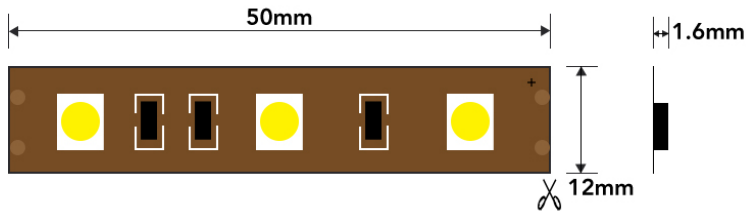

LINEAR NARROW PROFILE HIGH POWER 4000-4500K LED TAPE

The Sovereign Linear Narrow is our most popular profile, mounting with supplied plastic or metal mounting clips for a simple and clean solution. Can be supplied as simple straight linear profiles in a length of your choice, or designed to wrap around corners of any angle for more architectural solutions.

This High Power 4000-4500K variant is available with fixed output or DALI dimming,, as well as a range of voltages, higher IP ratings and CRI options.

PRODUCT DETAILS

RANGE NAME	SOVEREIGN LINEAR NARROW HIGH POWER 4000-4500K
CATALOGUE NO.	S18350N/AL7
APPLICATION	INTERIOR SURFACE MOUNTED
LIGHT SOURCE	LED TAPE
LAMP LIFE	50,000 HOURS
COLOUR RENDERING	>80
COL. TEMP	4000-4500K
OUTPUT	14.4W/mtr
LUMEN OUTPUT	1100lm/mtr
VOLTAGE	12V DC
CRI	Ra>70
PROTECTION RATING	CLASS 1
LED/mtr	60 LEDs/mtr
VIEWING ANGLE	120°
HOUSING MATERIAL	EXTRUDED ALUMINIUM
HOUSING FINISH	ANODISED
LED WARRANTY	5 YEARS

CUSTOMISATION OPTIONS

LENGTH	ANY LENGTH (JOINS AT EVERY 2mtrs)
HOUSING COLOUR	SILVER AS STANDARD / OTHER BS/RAL
DIFFUSER	CLEAR / FROSTED / SEMI-FROSTED
DIMMABILITY	NON DIMMING / DALI DIMMING
IP RATING	IP67 (POTTED) AVAILABLE UP TO 2mtrs
ACCESSORIES	RANGE OF CONTROLLERS AVAILABLE
ADDITIONAL	HIGHER CRI RATINGS AVAILABLE

PROFILE DIMENSIONS

LED TAPE DIMENSIONS

ORDER CODE

LIGHT SOURCE	LENGTH	PROFILE	DIFFUSER
S18350N HIGH POWER 4000-4500K	/1000 1000mm	AL7 LINEAR NARROW	C CLEAR
	/2000 2000mm		F FROSTED
	/**** [STATE CUSTOM LENGTH]		F50 SEMI-FROSTED