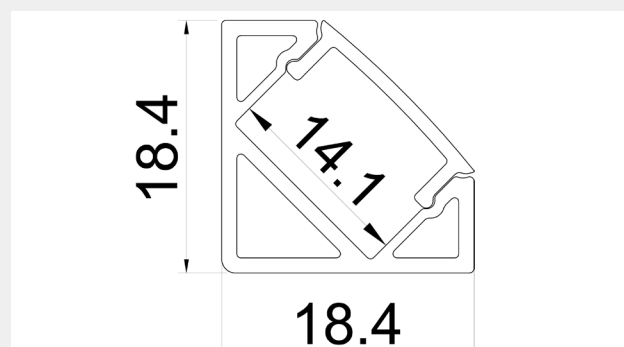

## FULL COLOUR RGB + 2500K LED TAPE

The Sovereign Linear Angled profile is ideal for corner applications, providing a 45° illumination, mounted with supplied plastic or metal mounting clips for a simple and clean solution. Can be supplied as simple straight linear profiles in a length of your choice, or designed to wrap around corners of any angle for more architectural solutions.

### PRODUCT DETAILS

RANGE NAME	SOVEREIGN LINEAR DEEP FULL COLOUR RGB + 2500K
CATALOGUE NO.	S18353W/ALA
APPLICATION	INTERIOR SURFACE MOUNTED
LIGHT SOURCE	5050 LED
LAMP LIFE	50,000 HOURS
COL. TEMP	RGB + 2500K-2700K
OUTPUT	19.2W/mtr
VOLTAGE	12V DC
CRI	Ra>70
PROTECTION RATING	CLASS 1
LED/mtr	60 LEDs/mtr
VIEWING ANGLE	120°
HOUSING MATERIAL	EXTRUDED ALUMINIUM
HOUSING FINISH	ANODISED
LED WARRANTY	5 YEARS

### PROFILE DIMENSIONS

## LED TAPE DIMENSIONS