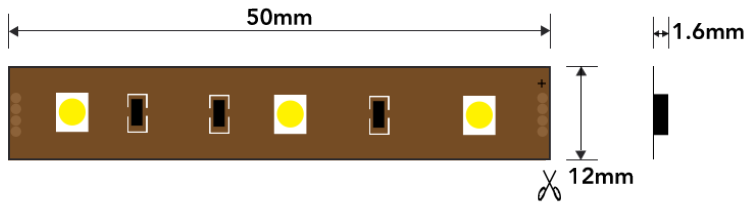

LED TAPE DIMENSIONS