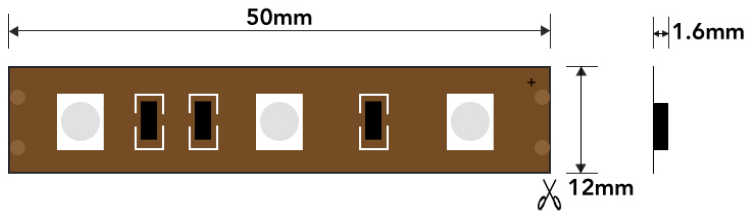

LINEAR ANGLED PROFILE SINGLE COLOUR BLUE LED TAPE

The Sovereign Linear Angled profile is ideal for corner applications, providing a 45° illumination, mounted with supplied plastic or metal mounting clips for a simple and clean solution. Can be supplied as simple straight linear profiles in a length of your choice, or designed to wrap around corners of any angle for more architectural solutions.

PRODUCT DETAILS

RANGE NAME	SOVEREIGN LINEAR ANGLED SINLGE COLOUR BLUE
CATALOGUE NO.	S18360/ALA
APPLICATION	INTERIOR SURFACE MOUNTED
LIGHT SOURCE	5050 LED
LAMP LIFE	50,000 HOURS
COL. TEMP	Blue 465-470nm
OUTPUT	14.4W/mtr
LUMENS	320lm/mtr
VOLTAGE	12V DC
CRI	Ra>70
PROTECTION RATING	CLASS 1
LED/mtr	60 LEDs/mtr
VIEWING ANGLE	120°
HOUSING MATERIAL	EXTRUDED ALUMINIUM
HOUSING FINISH	ANODISED
LED WARRANTY	5 YEARS

CUSTOMISATION OPTIONS

LENGTH	ANY LENGTH (JOINS AT EVERY 2mtrs)
HOUSING COLOUR	SILVER AS STANDARD / OTHER BS/RAL
DIFFUSER	CLEAR / FROSTED / SEMI-FROSTED
DIMMABILITY	NON DIMMING / DALI DIMMING
IP RATING	IP67 (POTTED) AVAILABLE UP TO 2mtrs

PROFILE DIMENSIONS

LED TAPE DIMENSIONS

ORDER CODE

LIGHT SOURCE	LENGTH	PROFILE	DIFFUSER
S18360 SINGLE COLOUR BLUE	/1000 1000mm	ALA LINEAR ANGLED	C CLEAR
	/2000 2000mm		F FROSTED
	/**** [STATE CUSTOM LENGTH]		F50 SEMI-FROSTED