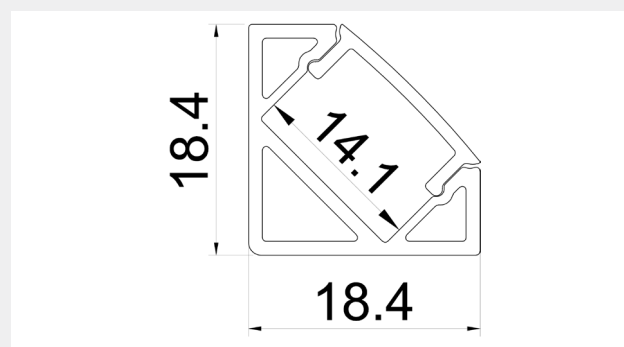

LINEAR ANGLED PROFILE SINGLE COLOUR BLUE LED TAPE

The Sovereign Linear Angled profile is ideal for corner applications, providing a 45° illumination, mounted with supplied plastic or metal mounting clips for a simple and clean solution. Can be supplied as simple straight linear profiles in a length of your choice, or designed to wrap around corners of any angle for more architectural solutions.

PRODUCT DETAILS

RANGE NAME	SOVEREIGN LINEAR ANGLED SINLGE COLOUR BLUE
CATALOGUE NO.	S18360/ALA
APPLICATION	INTERIOR SURFACE MOUNTED
LIGHT SOURCE	5050 LED
LAMP LIFE	50,000 HOURS
COL. TEMP	Blue 465-470nm
OUTPUT	14.4W/mtr
LUMENS	320lm/mtr
VOLTAGE	12V DC
CRI	Ra>70
PROTECTION RATING	CLASS 1
LED/mtr	60 LEDs/mtr
VIEWING ANGLE	120°
HOUSING MATERIAL	EXTRUDED ALUMINIUM
HOUSING FINISH	ANODISED
LED WARRANTY	5 YEARS

CUSTOMISATION OPTIONS

LENGTH	ANY LENGTH (JOINS AT EVERY 2mtrs)
HOUSING COLOUR	SILVER AS STANDARD / OTHER BS/RAL
DIFFUSER	CLEAR / FROSTED / SEMI-FROSTED
DIMMABILITY	NON DIMMING / DALI DIMMING
IP RATING	IP67 (POTTED) AVAILABLE UP TO 2mtrs

PROFILE DIMENSIONS

LED TAPE DIMENSIONS

ORDER CODE

LIGHT SOURCE	LENGTH	PROFILE	DIFFUSER
S18360 SINGLE COLOUR BLUE	/1000 1000mm	ALA LINEAR ANGLED	C CLEAR
	/2000 2000mm		F FROSTED
	/**** [STATE CUSTOM LENGTH]		F50 SEMI-FROSTED