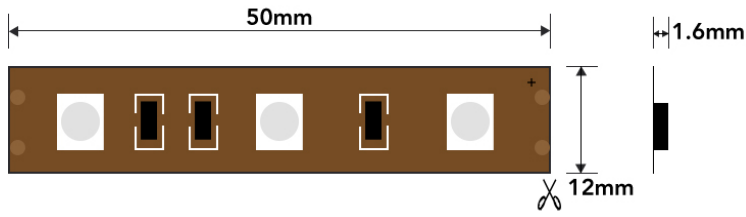

LINEAR RECESSED NARROW PROFILE SINGLE COLOUR BLUE LED TAPE

The Sovereign Linear Recessed Narrow is our most popular recessed profile, mounting directly into drywall without joist modification for a beautifully clean solution. Can be supplied as simple straight linear profiles in a length of your choice, or designed to wrap around corners of any angle for more architectural solutions.

PRODUCT DETAILS

RANGE NAME	SOVEREIGN LINEAR RECESSED NARROW SINLGE COLOUR BLUE
CATALOGUE NO.	S18360/ALR7
APPLICATION	INTERIOR RECESSED
LIGHT SOURCE	5050 LED
LAMP LIFE	50,000 HOURS
COLOUR RENDERING	>80
COL. TEMP	Blue 465-470nm
OUTPUT	14.4W/mtr
LUMENS	320lm/mtr
VOLTAGE	12V DC
CRI	Ra>70
PROTECTION RATING	CLASS 1
LED/mtr	60 LEDs/mtr
VIEWING ANGLE	120°
HOUSING MATERIAL	EXTRUDED ALUMINIUM
HOUSING FINISH	ANODISED

PROFILE IMAGE

CUSTOMISATION OPTIONS

LENGTH	ANY LENGTH (JOINS AT EVERY 2mtrs)
HOUSING COLOUR	SILVER AS STANDARD / OTHER BS/RAL
DIFFUSER	CLEAR / FROSTED / SEMI-FROSTED
DIMMABILITY	NON DIMMING / DALI DIMMING
IP RATING	IP67 (POTTED) AVAILABLE UP TO 2mtrs
ACCESSORIES	RANGE OF CCT CONTROLLERS AVAILABLE

PROFILE DIMENSIONS

LED TAPE DIMENSIONS

ORDER CODE

LIGHT SOURCE	LENGTH	PROFILE	DIFFUSER
S18360 SINGLE COLOUR BLUE	/1000 1000mm	ALR7 LINEAR RECESSED NARROW	C CLEAR
	/2000 2000mm		F FROSTED
	/**** [STATE CUSTOM LENGTH]		F50 SEMI-FROSTED