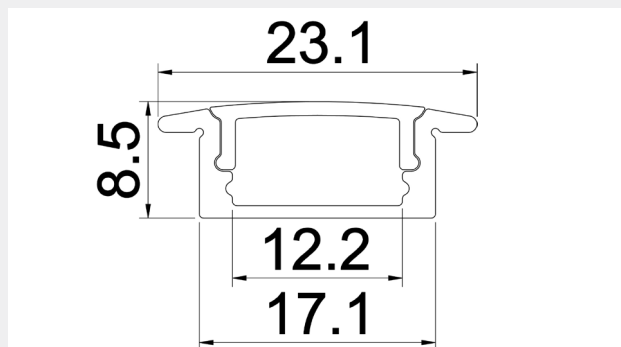

LINEAR RECESSED NARROW PROFILE SINGLE COLOUR BLUE LED TAPE

The Sovereign Linear Recessed Narrow is our most popular recessed profile, mounting directly into drywall without joist modification for a beautifully clean solution. Can be supplied as simple straight linear profiles in a length of your choice, or designed to wrap around corners of any angle for more architectural solutions.

PRODUCT DETAILS

RANGE NAME	SOVEREIGN LINEAR RECESSED NARROW SINLGE COLOUR BLUE
CATALOGUE NO.	S18360/ALR7
APPLICATION	INTERIOR RECESSED
LIGHT SOURCE	5050 LED
LAMP LIFE	50,000 HOURS
COLOUR RENDERING	>80
COL. TEMP	Blue 465-470nm
OUTPUT	14.4W/mtr
LUMENS	320lm/mtr
VOLTAGE	12V DC
CRI	Ra>70
PROTECTION RATING	CLASS 1
LED/mtr	60 LEDs/mtr
VIEWING ANGLE	120°
HOUSING MATERIAL	EXTRUDED ALUMINIUM
HOUSING FINISH	ANODISED

PROFILE IMAGE

CUSTOMISATION OPTIONS

LENGTH	ANY LENGTH (JOINS AT EVERY 2mtrs)
HOUSING COLOUR	SILVER AS STANDARD / OTHER BS/RAL
DIFFUSER	CLEAR / FROSTED / SEMI-FROSTED
DIMMABILITY	NON DIMMING / DALI DIMMING
IP RATING	IP67 (POTTED) AVAILABLE UP TO 2mtrs
ACCESSORIES	RANGE OF CCT CONTROLLERS AVAILABLE

PROFILE DIMENSIONS

LED TAPE DIMENSIONS

ORDER CODE

LIGHT SOURCE	LENGTH	PROFILE	DIFFUSER
S18360 SINGLE COLOUR BLUE	/1000 1000mm	ALR7 LINEAR RECESSED NARROW	C CLEAR
	/2000 2000mm		F FROSTED
	/**** [STATE CUSTOM LENGTH]		F50 SEMI-FROSTED