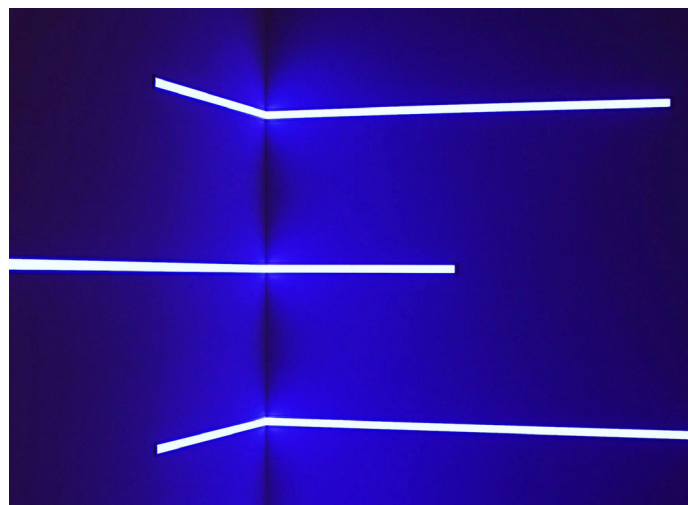

LINEAR RECESSED NARROW PROFILE SINGLE COLOUR BLUE LED TAPE

The Sovereign Linear Recessed Narrow is our most popular recessed profile, mounting directly into drywall without joist modification for a beautifully clean solution. Can be supplied as simple straight linear profiles in a length of your choice, or designed to wrap around corners of any angle for more architectural solutions.

This Single Colour Blue variant offers an excellent combination of high light output with a strong colour to provide a pure colour effect. Available with a range of dimming controllers for greater flexibility.

PRODUCT DETAILS

RANGE NAME	SOVEREIGN LINEAR RECESSED NARROW SINLGE COLOUR BLUE
CATALOGUE NO.	S18360/ALR7
APPLICATION	INTERIOR RECESSED
LIGHT SOURCE	5050 LED
LAMP LIFE	50,000 HOURS
COLOUR RENDERING	>80
COL. TEMP	Blue 465-470nm
OUTPUT	14.4W/mtr
LUMENS	320lm/mtr
VOLTAGE	12V DC
CRI	Ra>70
PROTECTION RATING	CLASS 1
LED/mtr	60 LEDs/mtr
VIEWING ANGLE	120°
HOUSING MATERIAL	EXTRUDED ALUMINIUM
HOUSING FINISH	ANODISED

PROFILE DIMENSIONS

LED TAPE DIMENSIONS

ORDER CODE

LIGHT SOURCE	LENGTH	PROFILE	DIFFUSER
S18360 SINGLE COLOUR BLUE	/1000 1000mm	ALR7 LINEAR RECESSED NARROW	C CLEAR
	/2000 2000mm		F FROSTED
	/**** [STATE CUSTOM LENGTH]		F50 SEMI-FROSTED