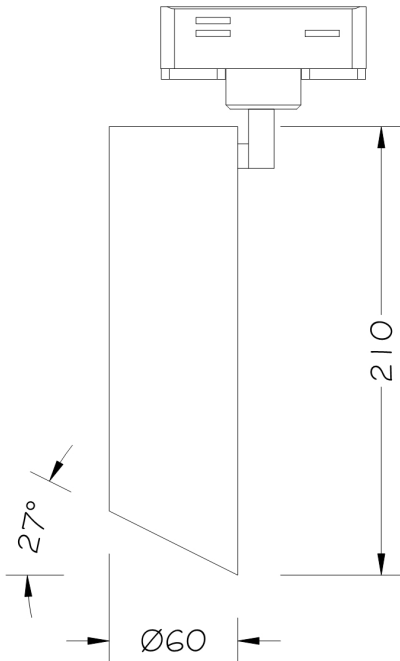

CUSTOMISATION OPTIONS

MOUNTING	TRACK ADAPTER / CEILING PLATE
HOSUING COLOUR	WHITE / BLACK / SILVER / OTHER BS/RAL
COL. TEMP	3000K / 4000K
OUTPUT	HIGH EFFIECIENCY (9.4W) / NORMIMAL (13.6W)
DIMMABILITY	DIMMABLE OPTIONS AVAILABLE

LIGHT OUTPUT DETAILS

Col. Temp	Wattage	Lumen Output	LED Efficacy
3000K	9.4W	1346lm	143lm/W
4000K	9.4W	1423lm	151lm/W
3000K	13.6W	1824lm	134lm/W
4000K	13.6W	1928lm	142lm/W

DIMENSIONS

ORDER CODE

STYLE	REFLECTOR	MOUNTING	HOUSING COLOUR	COL TEMP	DIMMABILITY
S18368 ROUND MINIMAL	WW WALL WASHER	/TR TRACK ADAPTER	/05 WHITE	00 9.4W 3000K	[BLANK] NON DIMMING
		/CP CEILING PLATE	/04 BLACK	02 9.4W 4000K	/101 1-10V DIMMING
			/21 SILVER	03 13.6W 3000K	/102 DALI DIMMING
				04 13.6W 4000K	/103 MAINS DIMMING
					/104 DSI DIMMING
					/105 SWITCH DIM
					/106 DMX