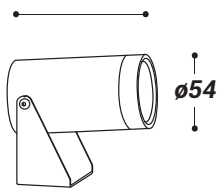

|                | Power supply | Power          | Beam | Colour             |
|----------------|--------------|----------------|------|--------------------|
| cod. 900412006 | 24V          | 3W - tot. 4,5W | 15°  | anodized aluminium |
| cod. 900412016 | 24V          | 3W - tot. 4,5W | 36°  | anodized aluminium |
| cod. 900412009 | 24V          | 3W - tot. 4,5W | 15°  | anodized bronze    |
| cod. 900412019 | 24V          | 3W - tot. 4,5W | 36°  | anodized bronze    |