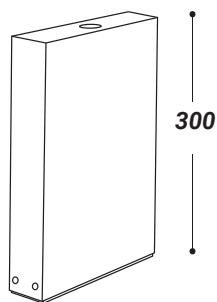

Accessories