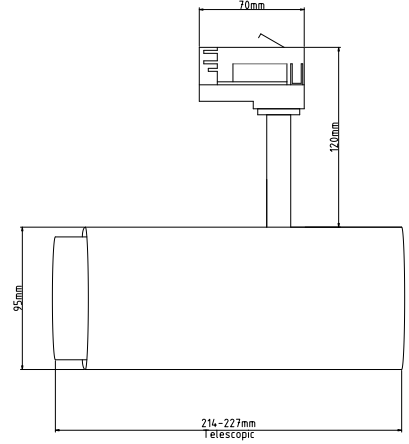

DIMENSIONS (MM)

20W VERSION

30W VERSION

35W VERSION

ORDER CODE

| VERSION | MOUNTING | BEZEL COLOUR | COLOUR TEMP | POWER SUPPLY |
|------------------------|----------|-------------------|-----------------|----------------------------|
| S18400 ZOOM 20W | TR TRACK | .05 WHITE | 00 2700K | [BLANK] NON DIMMING |
| S18401 ZOOM 30W | | .04 BLACK | 01 3000K | /201 1-10V DIMMING |
| S18402 ZOOM 35W | | .21 SILVER | 02 4000K | /202 DALI DIMMING |
| | | | | /203 MAINS DIMMING |
| | | | | /204 DSI DIMMING |
| | | | | /205 SWITCH DIMMING |
| | | | | /206 DMX |