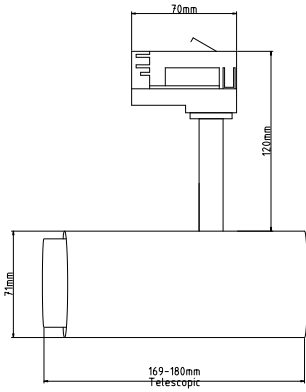

CUSTOMISATION OPTIONS

| | |
|----------------|----------------------------|
| SIZE | 3 SIZES AVAILABLE |
| OUTPUT | 20W / 30W / 35W |
| COL TEMP | 2700K / 3000K / 4000K |
| HOSUING COLOUR | BLACK / WHITE / GREY |
| DIMMABILITY | DIMMABLE OPTIONS AVAILABLE |

LIGHT OUTPUT DETAILS

| COL. TEMP | WATTAGE | LUMEN OUTPUT | LED EFFICACY |
|-----------|---------|--------------|--------------|
| 2700K | 20W | 1965lm | 98lm/W |
| 3000K | 20W | 1984lm | 99lm/W |
| 4000K | 20W | 2049lm | 102lm/W |
| 2700K | 30W | 3065lm | 102lm/W |
| 3000K | 30W | 3082lm | 103lm/W |
| 4000K | 30W | 3150lm | 105lm/W |
| 2700K | 35W | 3482lm | 99lm/W |
| 3000K | 35W | 3502lm | 100lm/W |
| 4000K | 35W | 3570lm | 102lm/W |

DIMENSIONS (MM)

20W VERSION

30W VERSION

35W VERSION

ORDER CODE

| VERSION | MOUNTING | BEZEL COLOUR | COLOUR TEMP | POWER SUPPLY |
|------------------------|----------|-------------------|-----------------|----------------------------|
| S18400 ZOOM 20W | TR TRACK | .05 WHITE | 00 2700K | [BLANK] NON DIMMING |
| S18401 ZOOM 30W | | .04 BLACK | 01 3000K | /201 1-10V DIMMING |
| S18402 ZOOM 35W | | .21 SILVER | 02 4000K | /202 DALI DIMMING |
| | | | | /203 MAINS DIMMING |
| | | | | /204 DSI DIMMING |
| | | | | /205 SWITCH DIMMING |
| | | | | /206 DMX |