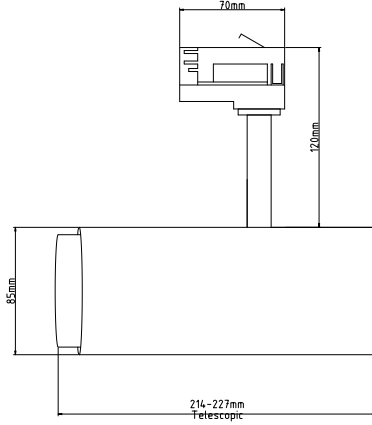

DIMENSIONS (MM)

20W VERSION

30W VERSION

35W VERSION

ORDER CODE

| VERSION | MOUNTING | BEZEL COLOUR | COLOUR TEMP | POWER SUPPLY |
|------------------------|----------|-------------------|-----------------|----------------------------|
| S18400 ZOOM 20W | TR TRACK | .05 WHITE | 00 2700K | [BLANK] NON DIMMING |
| S18401 ZOOM 30W | | .04 BLACK | 01 3000K | /201 1-10V DIMMING |
| S18402 ZOOM 35W | | .21 SILVER | 02 4000K | /202 DALI DIMMING |
| | | | | /203 MAINS DIMMING |
| | | | | /204 DSI DIMMING |
| | | | | /205 SWITCH DIMMING |
| | | | | /206 DMX |