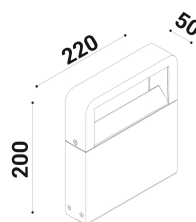

cod. 900211012

Metoo Bollard

Bollard for ground or solid surface installation. EN47100 die-cast aluminium made and extruded aluminium for pole, 2 sizes available (h.200mm; h.400mm) integral inox fixing plate. Powder polyester coated on treated layer to prevent corrosion, available in four standard colours. Tempered transparent glass diffuser, mechanically fixed with silicon glue.

bianco

TECHNICAL DATA

Volt: 220-240
 Lighting source: 10W @230V W led
 Power: 10W @230V
 Color temperature: 3000K
 Lumen: 362
 Beam: diffuso
 Class: I
 IP: IP65

SIZE

FOTOMETRIC DATA

diomede

DIOMEDE SRL
 LET THERE BE LIGHT