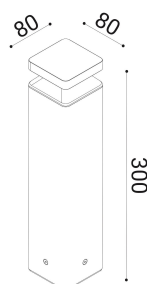

SIZE

FOTOMETRIC DATA

diomede

DIOMEDE SRL
LET THERE BE LIGHT

P.IVA 10949890965
DIOMEDE 2020

VIA A. MEUCCI 5
20876 ORNAGO (MB)
ITALIA