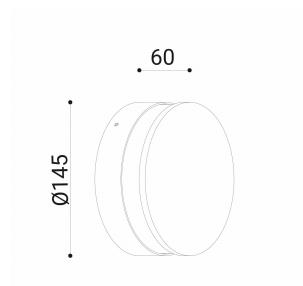

cod. 901411002**Eloise**

Wall installation luminaire available with white or black reflectors, 360° radial emission. EN47100 die-cast aluminium made. Powder polyester coated on treated layer to prevent corrosion, available in four standard colours. Inox fixing clamp and IP gel connector included. Polycarbonate UV resistant and water tightened silicon gaskets.

bianco

TECHNICAL DATA

Volt: 220-240
 Lighting source: 10W W led
 Power: 11,4W
 Color temperature: 3000K
 Lumen:
 Beam: radiale
 Class: I
 IP: IP65

SIZE

FOTOMETRIC DATA

diomede

DIOMEDE SRL
 LET THERE BE LIGHT
 P.IVA 10949890965
 DIOMEDE 2020