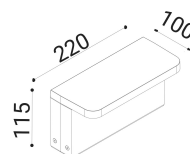

cod. 901511002

Zeus

Bollard for ground or solid surface installation. EN47100 die-cast aluminium made and extruded aluminium for pole, 2 sizes available (h.115mm; h.300mm) integral inox fixing plate. Powder polyester coated on treated layer to prevent corrosion, available in four standard colours. Tempered silkscreened transparent glass diffuser, mechanically fixed with silicon glue.

bianco

TECHNICAL DATA

Volt: 220-240
 Lighting source: 10W @230V W led
 Power: 10W @230V
 Color temperature: 3000K
 Lumen: 362
 Beam: diffuso
 Class:
 IP: IP65

SIZE

FOTOMETRIC DATA

diomede

DIOMEDE SRL
 LET THERE BE LIGHT